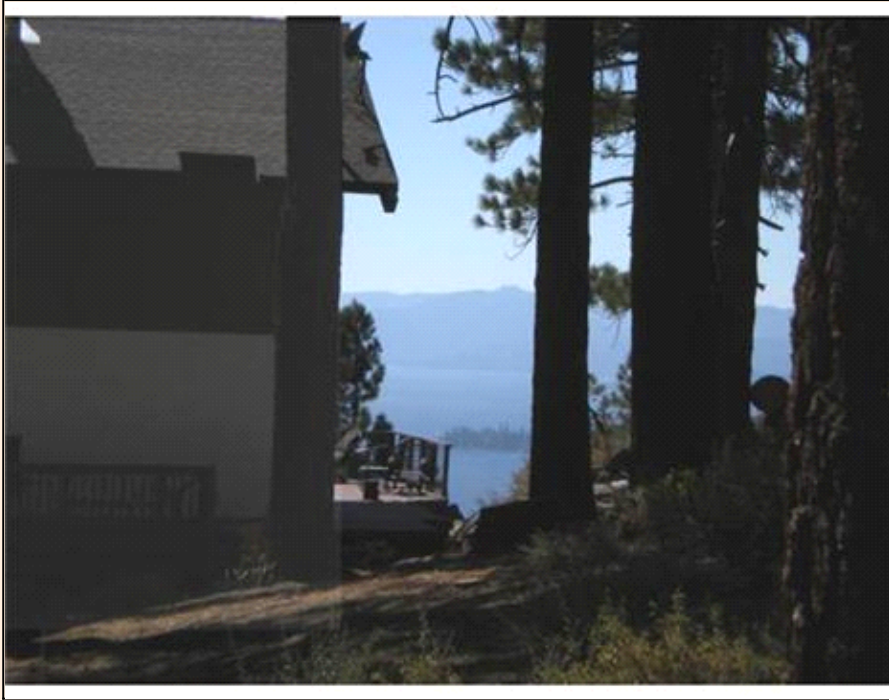

1409 Tirol Drive Incline Village Property

Lake View Lot

PROPERTY DETAILS

Listing Price: **\$154,900**

Listing Address: 1409 Tirol Drive
Incline Village
NV 89451

Full Baths: 0

Partial Baths: 0

Lot Size: 0.046

QR Code:
On a SmartPhone?
Scan the QR code
to see this listing

PROPERTY DESCRIPTION

Build your own home with beautiful views of lake & ski area. Includes 1874 sf of coverage & prelim plans. Private location backs to acres of Forest Service land. Can build up 3600 house. Coverage avail for 2-car gar thru HOA.