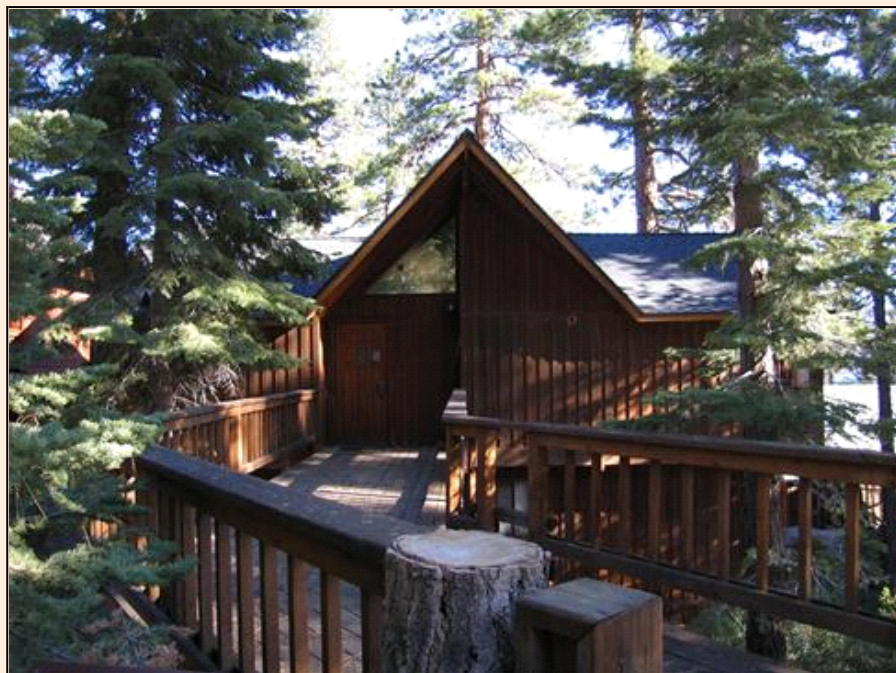

460 Teresa Court Crystal Bay Home For Sale

Excellent Lake View Value!

PROPERTY DETAILS

Listing Price: **\$649,000**

Listing Address: 460 Teresa Court
Crystal Bay
NV 89451

Bedrooms: 4

Full Baths: 2

Partial Baths: 1

SQ FT: 1992

Style: Two story

Heat Source: Gas

QR Code:

On a SmartPhone?
Scan the QR code
to see this listing

PROPERTY DESCRIPTION

Rare level entry in Crystal Bay. Master on entry level along with Living Room, Dining Room, Kitchen, 1/2 bath and deck. Downstairs to 3 bedrooms and full bath. Exceptional value for lake view home. No garage but space for 2 cars in front of house. Very easy access for Crystal Bay, a must see!