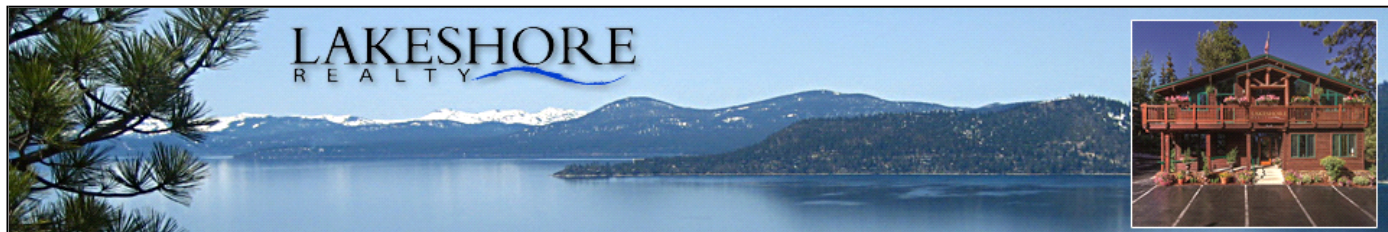

CONTACT INFORMATION

LakeshoreRealty.com
Lakeshore Realty
lakeshorerealty.com
954 Lakeshore Blvd.
Incline Village NV 89451
775-831-7000
775-831-6777
OneIncline@aol.com